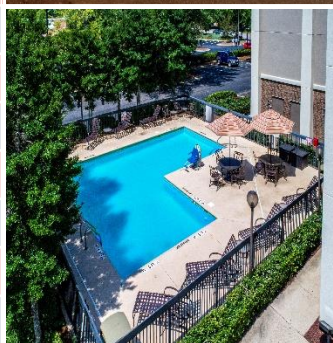

24 Hour Business Center

Fitness Room

Outdoor Pool
(Open April 1 – October 31)

528 Sq. Ft Meeting Space

Walking Distance to Restaurants

Check-In: 3:00 PM
Check-Out: 12:00 PM

MENTION TRIANGLE AQUATIC CENTER FOR SPECIAL RATES